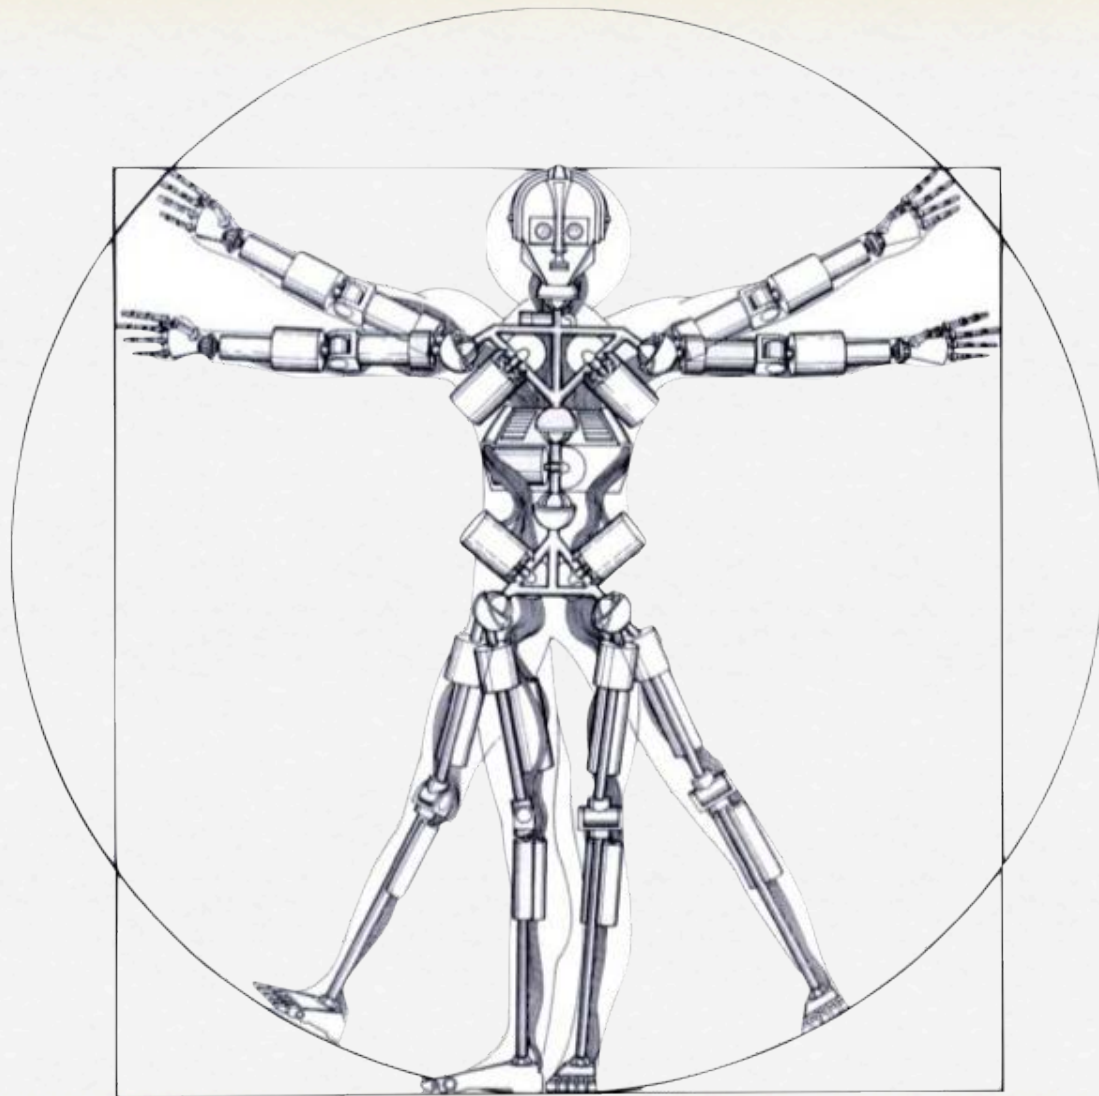

“Leonardo's Lost Robots”