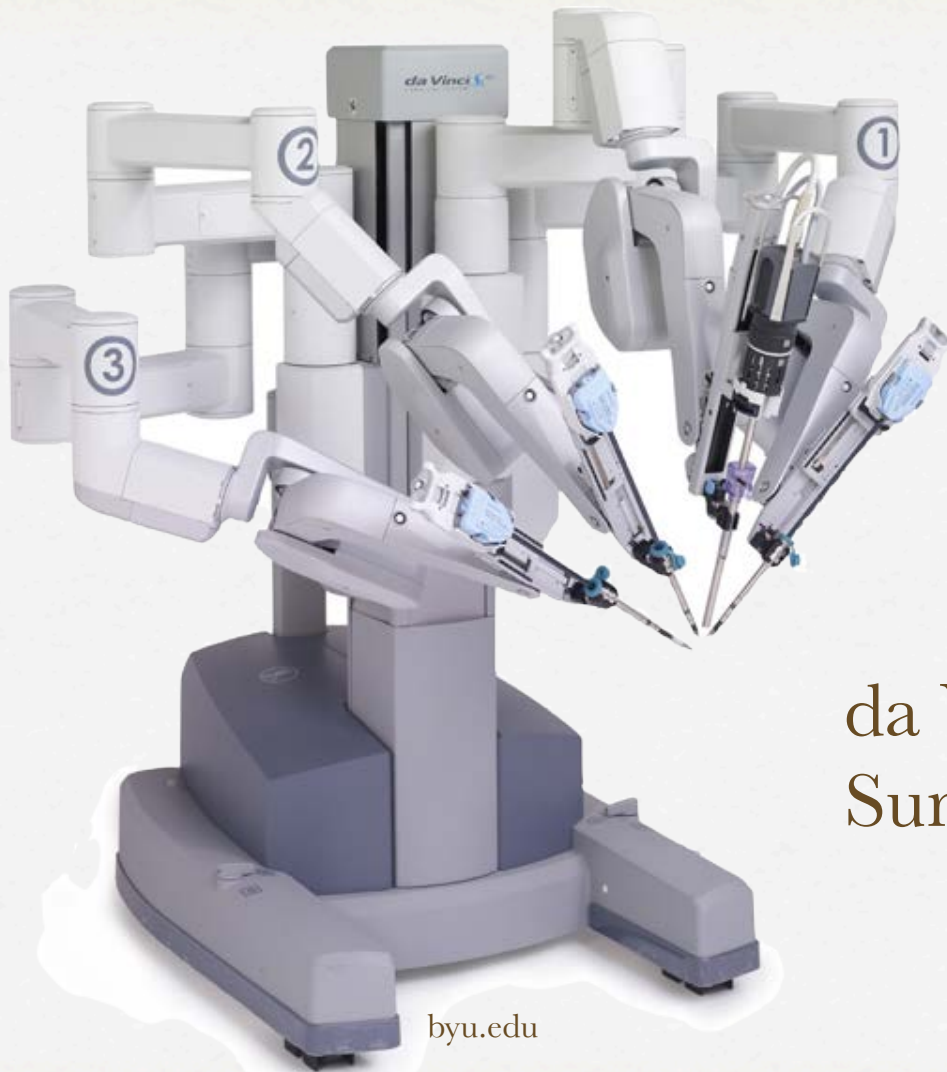

A close-up photograph of the mechanical components of Leonardo da Vinci's robot. The image shows intricate brass armor plates with embossed floral patterns, dark metal gears of various sizes, and smaller metallic parts. The lighting is dramatic, highlighting the textures and metallic sheen of the components.

# Mark Rosheim

*mechanical engineer, robot expert*

Robonaut R2A  
*first humanoid robot in space*

NASARobonaut on Flickr

**Titan Arm**  
*powered, upper body exoskeleton*

Endgadget (left); titanarm.com (right)

# da Vinci Surgical System

byu.edu