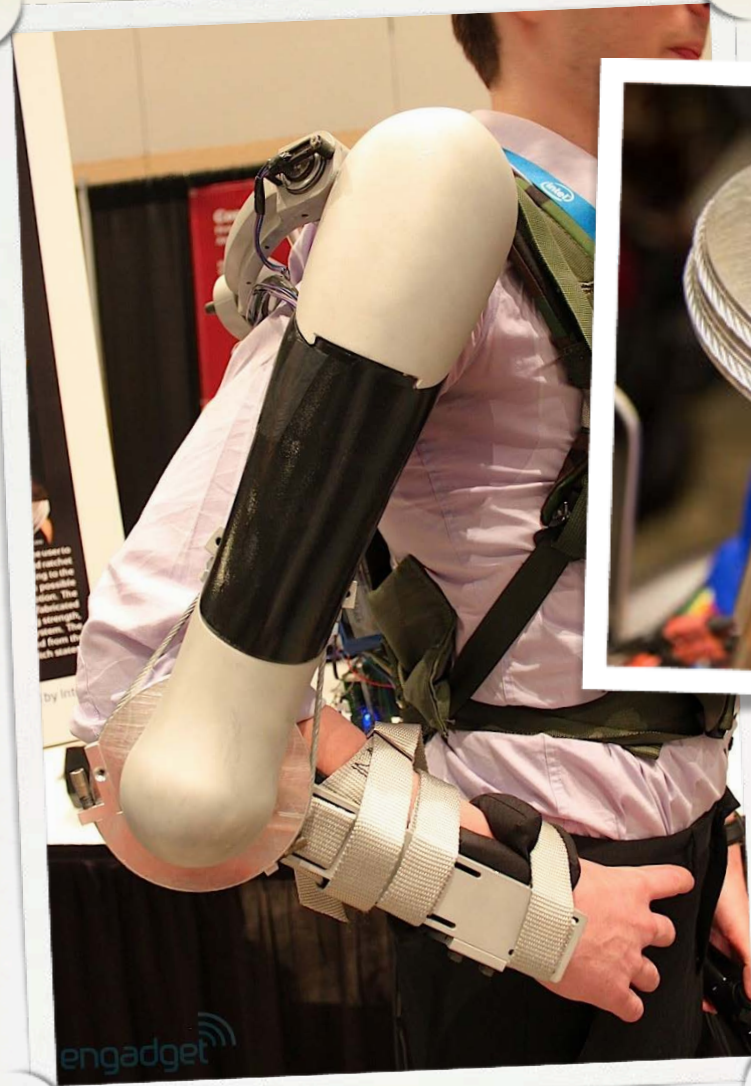

A close-up photograph of the mechanical components of Leonardo da Vinci's robot. The image shows intricate brass armor plates with embossed floral patterns, dark metal gears of various sizes, and smaller metallic parts. The lighting is dramatic, highlighting the textures and metallic sheen of the components.

# Mark Rosheim

*mechanical engineer, robot expert*

Robonaut R2A  
*first humanoid robot in space*

NASARobonaut on Flickr

**Titan Arm**  
*powered, upper body exoskeleton*

Endgadget (left); titanarm.com (right)

# da Vinci Surgical System

byu.edu